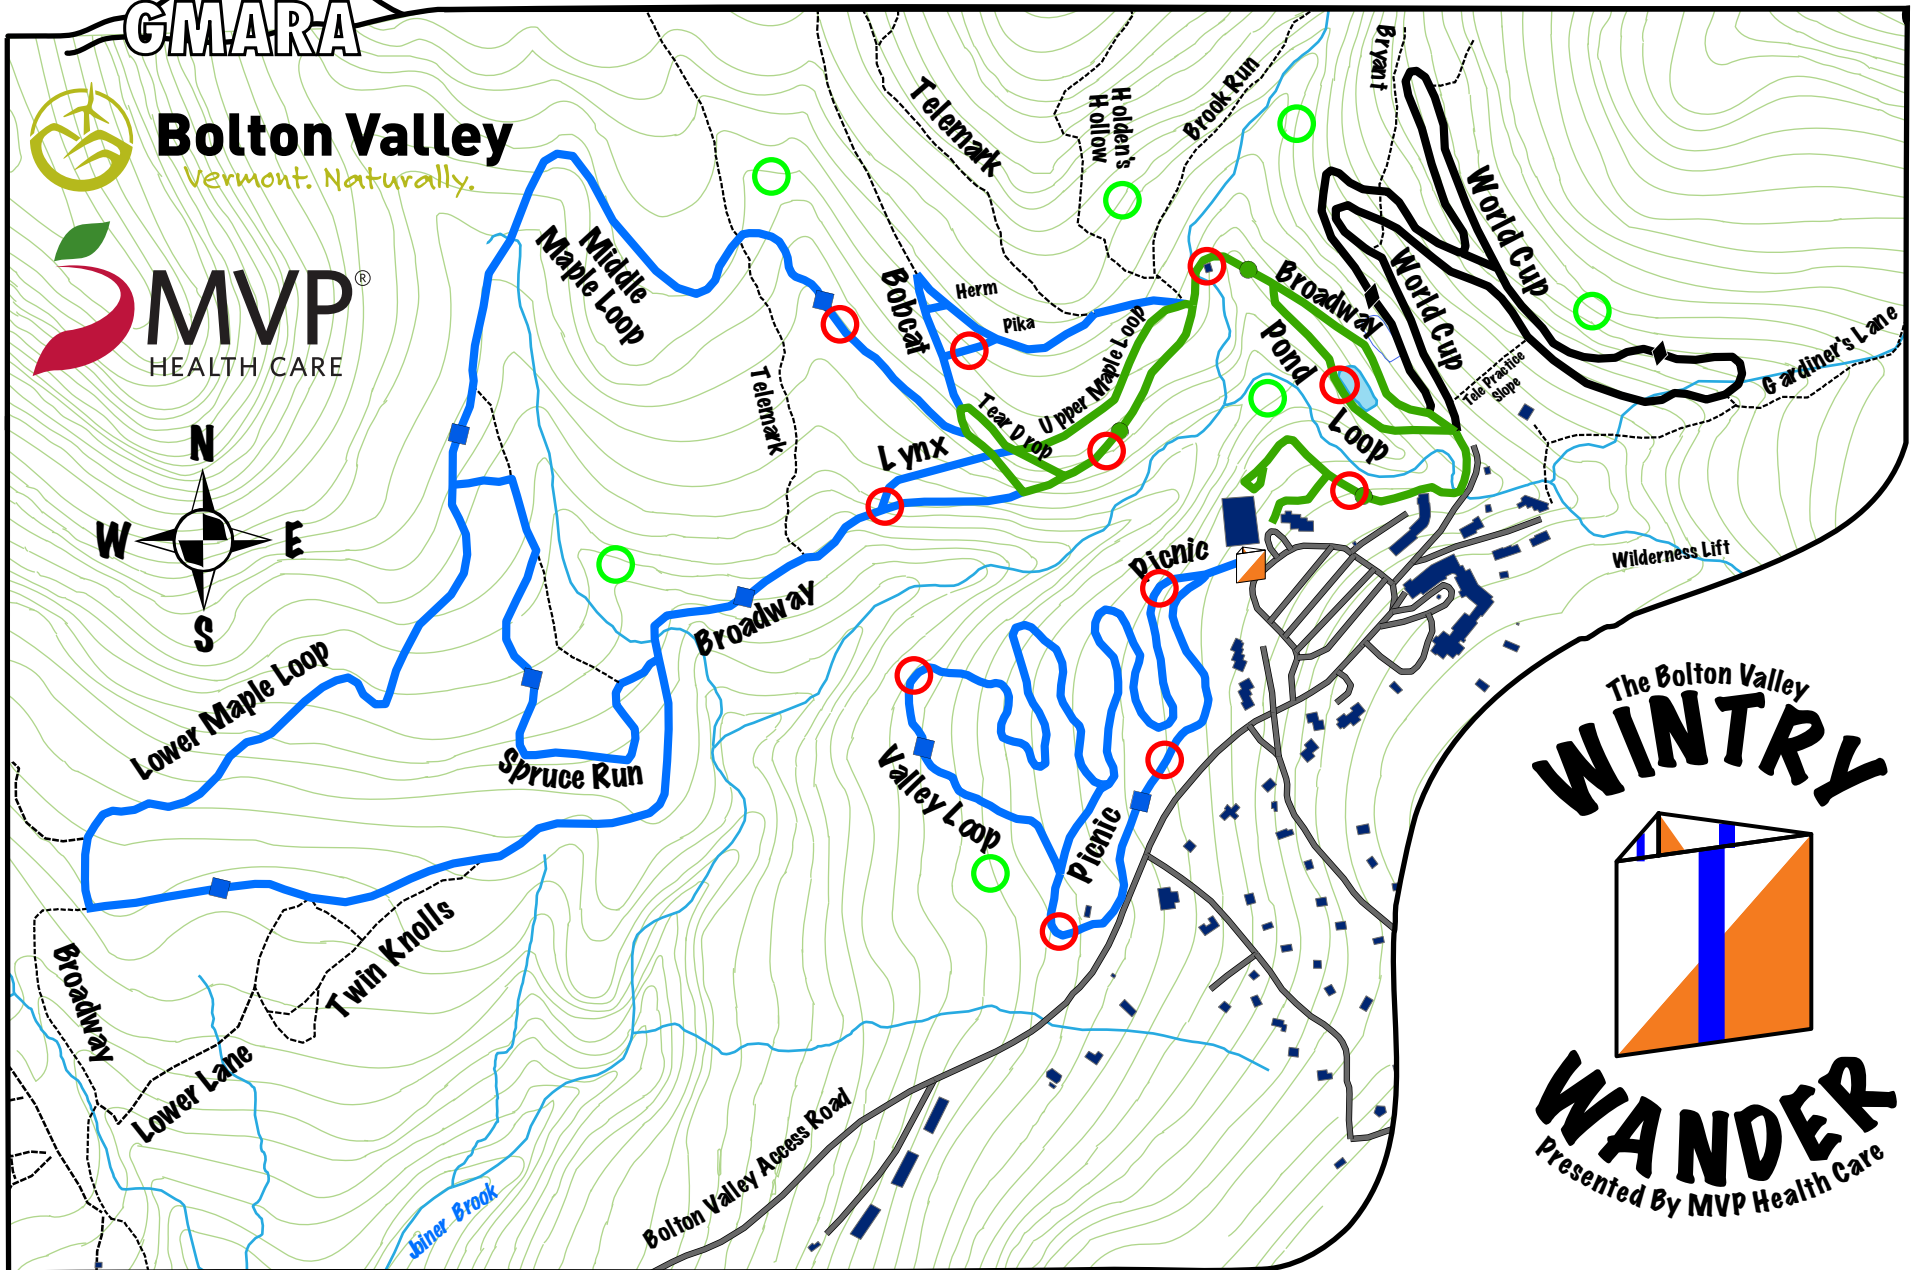

GREEN MOUNTAIN ADVENTURE RACING ASSOCIATION

GMARA

Bolton Valley
Vermont. Naturally.

MVP
HEALTH CARE

The Bolton Valley
WINTRY

WANDER
Presented By MVP Health Care

- Easy
- Harder
- Hardest
- Ungroomed
- On-trail point
- Off-trail point